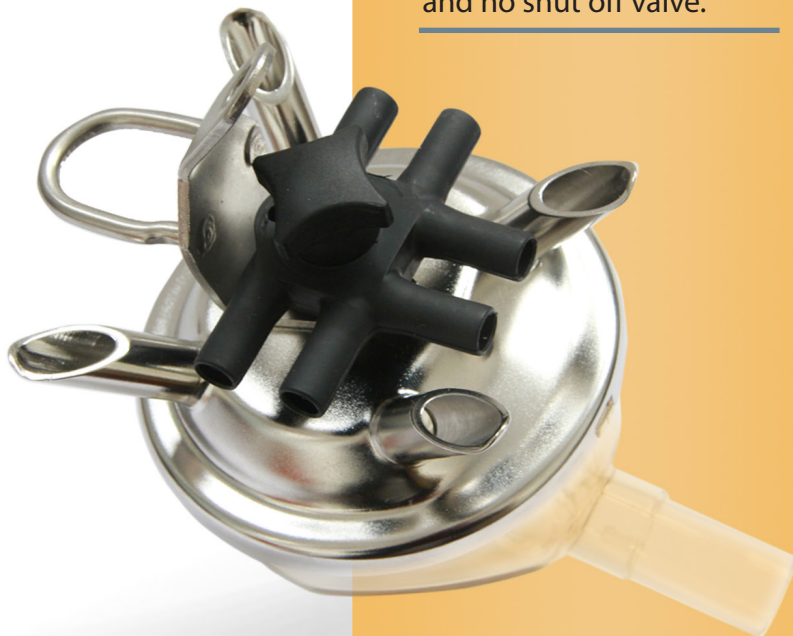

REPLACEMENT 300E CLAW with PLASTIC BOWL by Conewango

C-300E Replacement Claw vented, with plastic air chambers, silicone gaskets, and no shut off valve.

Replacement Claw Parts

Part Number	Description
C - Bowl	300 cc Claw Bowl
C - Air Fork	Air Fork
C - Nut	Plastic Nut
C - Bumper	Rubber Bumper
C - Gasket	Silicone Gasket
C - ORing	Silicone "O" Ring

POLISHED STAINLESS STEEL 06 STYLE SHELL

SD - 06SS Rolled edge and length consistent with OEM equipment.

800.828.9258
Conewango.com

Conewango
Serving the Dairyman since 1931

© 2015 Conewango